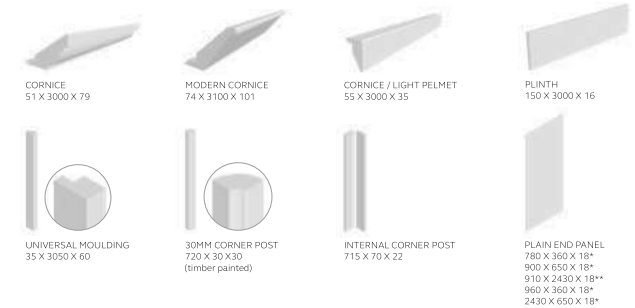

DOOR SPECIFICATION

Description	Shaker - 5 piece frame with v-groove
Finish	Standard: Ash effect foil Premier: Oak effect foil *
Base material	MDF wrapped in Alkorcell
Door thickness	22mm
Frame width	94mm
Edge colour	As face
Reverse colour	As face

LEAD TIMES EXCLUDING DELIVERY (WORKING DAYS)

FINISH	STANDARD PRODUCTS	MADE TO ORDER	
		DOORS	PANELS
Foil Ex-stock colours	EX	15	10

*Premier Foil has an authentic painted Oak woodgrain effect with 3-4% sheen level - this differs from the standard Ash effect foil, therefore it is recommended that they are not mixed.

STANDARD DRAWERFRONTS & DOORS

- 115 x 597 slab
- 140 x 297 slab
- 140 x 397 slab
- 140 x 447 slab
- 140 x 497 slab
- 140 x 597 slab
- 140 x 797 slab
- 140 x 897 slab
- 140 x 997 slab
- 175 x 397 slab
- 175 x 497 slab
- 175 x 597 slab
- 283 x 497
- 283 x 597
- 283 x 797
- 283 x 897
- 283 x 997
- 355 x 497
- 355 x 597
- 355 x 797
- 355 x 897
- 355 x 997
- 450 x 597
- 495 x 397
- 495 x 597
- 570 x 297
- 570 x 397
- 570 x 447
- 570 x 497
- 570 x 597
- 645 x 597
- 715 x 147 slab
- 715 x 297
- 715 x 271
- 715 x 271 pair
- 715 x 315
- 715 x 315 pair
- 715 x 347
- 715 x 397
- 715 x 397 plain frame
- 715 x 447
- 715 x 497
- 715 x 497 plain frame
- 715 x 547
- 715 x 597
- 825 x 597
- 895 x 297
- 895 x 347
- 895 x 397
- 895 x 447
- 895 x 497
- 895 x 597
- 980 x 597
- 1245 x 297
- 1245 x 397
- 1245 x 447
- 1245 x 497
- 1245 x 597
- 1425 x 597

STANDARD DOORS

STANDARD DOOR PLAIN FRAME
includes clear glass

STANDARD ACCESSORIES

* Grain runs up and down height of panels.
** Grain runs horizontally.

MADE TO ORDER DRAWERFRONTS & DOORS

PLEASE REFER TO THE CURRENT PRICE LIST FOR (h) & (w) LIMITATIONS.